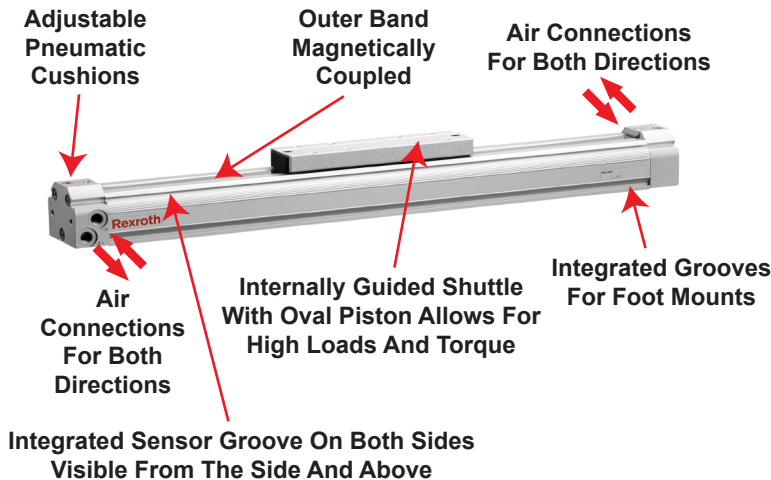

The Next Generation of Rodless Cylinders Has Arrived!

Basic Version

Oval piston takes up lateral torque

Available in multiple models:

- Model BV - Basic Version
- Model CG - Compact Guide
- Model HG - Heavy Duty Version
- Model EG - E-Line Guide Model

Features:

- 5/8" to 3" bore sizes
- Up to 6' stroke lengths

Heavy Duty Version

Rexroth
Bosch Group

For complete product and pricing information contact your friendly Womack Field Representative or your reliable Womack Customer Service Representative today.