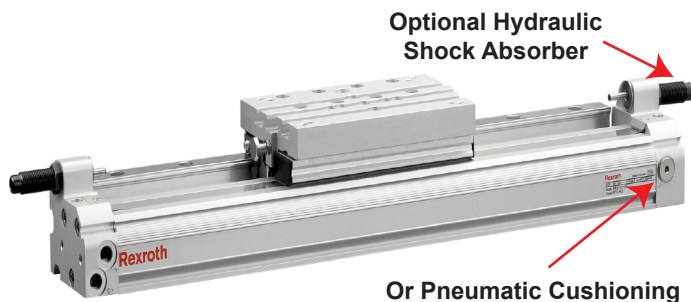

The Next Generation of Rodless Cylinders Has Arrived!

Basic Version

Oval piston takes up lateral torque

Available in multiple models:

- Model BV - Basic Version
- Model CG - Compact Guide
- Model HG - Heavy Duty Version
- Model EG - E-Line Guide Model

Features:

- 5/8" to 3" bore sizes
- Up to 6' stroke lengths

Heavy Duty Version

Rexroth
Bosch Group

For complete product and pricing information contact your friendly Womack Field Representative or your reliable Womack Customer Service Representative today.