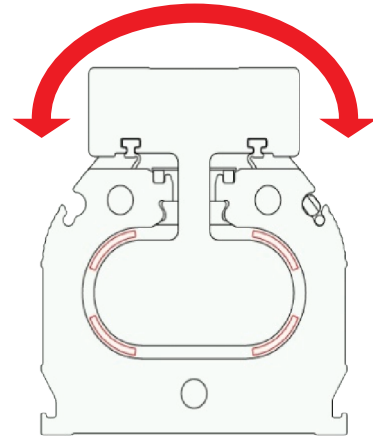

The Next Generation of Rodless Cylinders Has Arrived!

Basic Version

Oval piston takes up lateral torque

Available in multiple models:

- Model BV - Basic Version
- Model CG - Compact Guide
- Model HG - Heavy Duty Version
- Model EG - E-Line Guide Model

Features:

- 5/8" to 3" bore sizes
- Up to 6' stroke lengths

Heavy Duty Version

Rexroth
Bosch Group

For complete product and pricing information contact your friendly Womack Field Representative or your reliable Womack Customer Service Representative today.