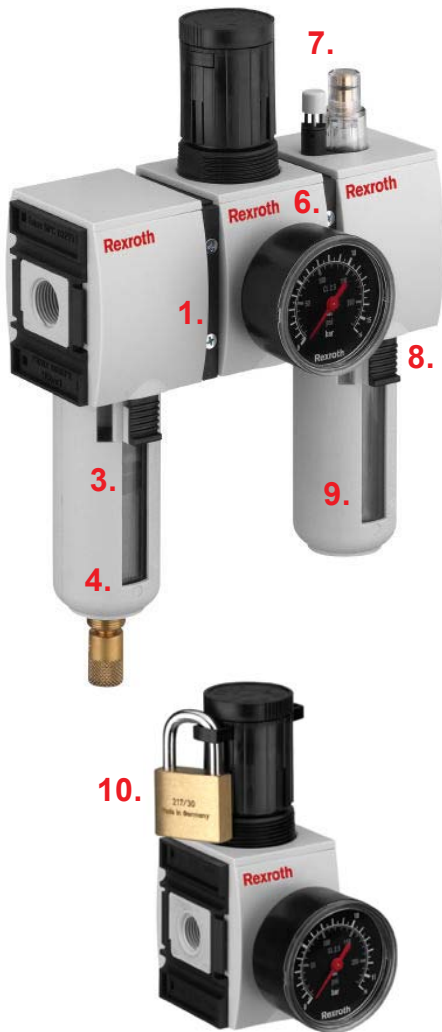

The Most User-Friendly FRL You'll Ever Buy!

Series AS FRLs - AS2, AS3, AS5

1. **Modular!** Disassembly of individual components from the front.
2. Inch or ISO-G (BSP) metal threads (AS2 - 1/4 or 3/8; AS3 - 3/8 or 1/2; AS5 - 3/4 or 1)
3. Large inspection window simplifies maintenance
4. Filtration choices: 5, 0.3 or 0.01 micron, activated charcoal
5. Drain valve: semi automatic or automatic
6. Regulators: standard, precision, or continuous pressure
7. Patented system for filling simplifies maintenance
8. Easy to reach release for easy maintenance
9. Choose from metal bowl or polycarbonate bowl with polyamide protective guard. Optional lubricators with low oil level sensors available
10. Regulator knobs lockable (padlock not included)

Customize your system with lockout valves, distribution blocks, filter-regulator combinations, soft-start valves, etc.

Rexroth
Bosch Group

For complete product and pricing information contact your friendly Womack Field Representative or your reliable Womack Customer Service Representative today.