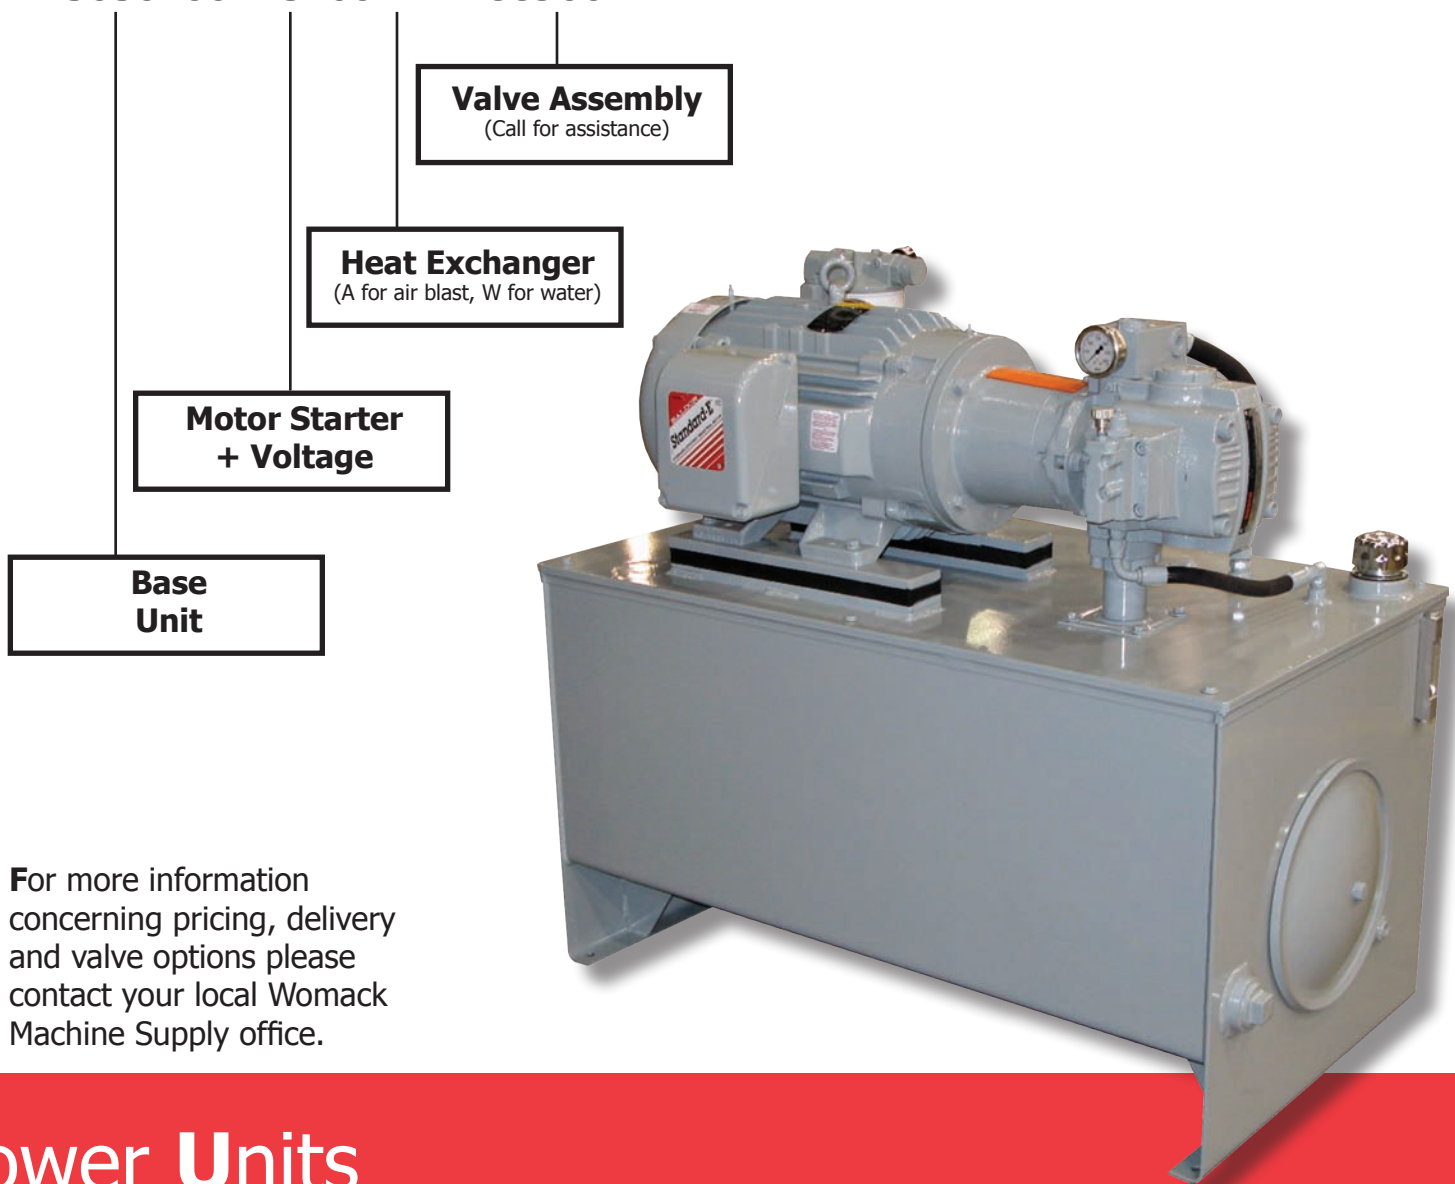

Model Number	Horsepower	Flow	Reservoir	Pressure
	HP	GPM	Gallons	PSI
VF070730	7 1/2	7 1/2	30	1,500
VF101030	10	10	30	1,500
VF150730	15	7 1/2	30	3,000
VF151550	15	15	50	1,500
VF201030	10	10	30	3,000
VF202050	20	20	50	1,500
VF252580	25	25	80	1,500
VF301580	30	15	80	3,000
VF3030100	30	30	100	1,500
VF402080	40	20	80	1,500
VF502580	50	25	80	1,500
VF5030100	50	30	100	1,000

**Example of full part number:
VF3030100-MS460-HXA-88900XXXX**

For more information concerning pricing, delivery and valve options please contact your local Womack Machine Supply office.