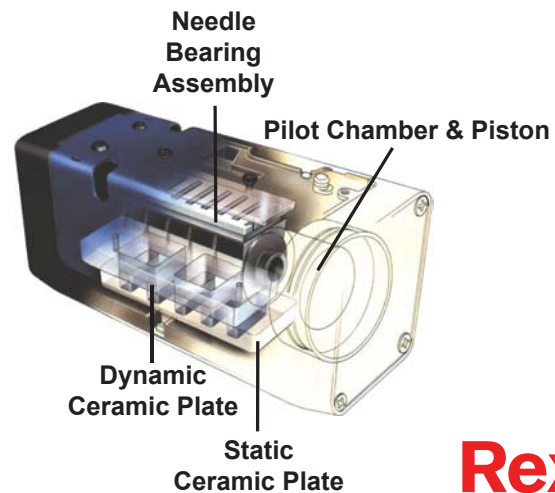

Tough Enough To Survive , No Matter What Kind of Air You Feed It!

Features:

- Ceramic plates form an extremely tight seal.
- Near diamond hard ceramic plates easily shrug off dirt and rust introduced via the air supply.
- 150 million shift cycles lifetime, even under extreme conditions.
- Requires no lubrication.
- Drop-in ISO standard mounting.
- AC or DC plug-in solenoids with DIN connectors.
- Available in single and double solenoid models as well as single air or double air piloted versions.
- Four ISO valve sizes available with sub-bases and manifolds. Does not require tie rods and can be bottom or end ported.
- 1/4" thru 1" port sizes in NPT and G (BSPP) pipe thread.
- Available in 2 and 3 position configurations. (3 position valves available in either closed center or open center operation).
- Can be utilized for challenging vacuum applications.

The secret is in the sliding ceramic plates!

Rexroth
Bosch Group

For complete product and pricing information contact your friendly Womack Field Representative or your reliable Womack Customer Service Representative today.