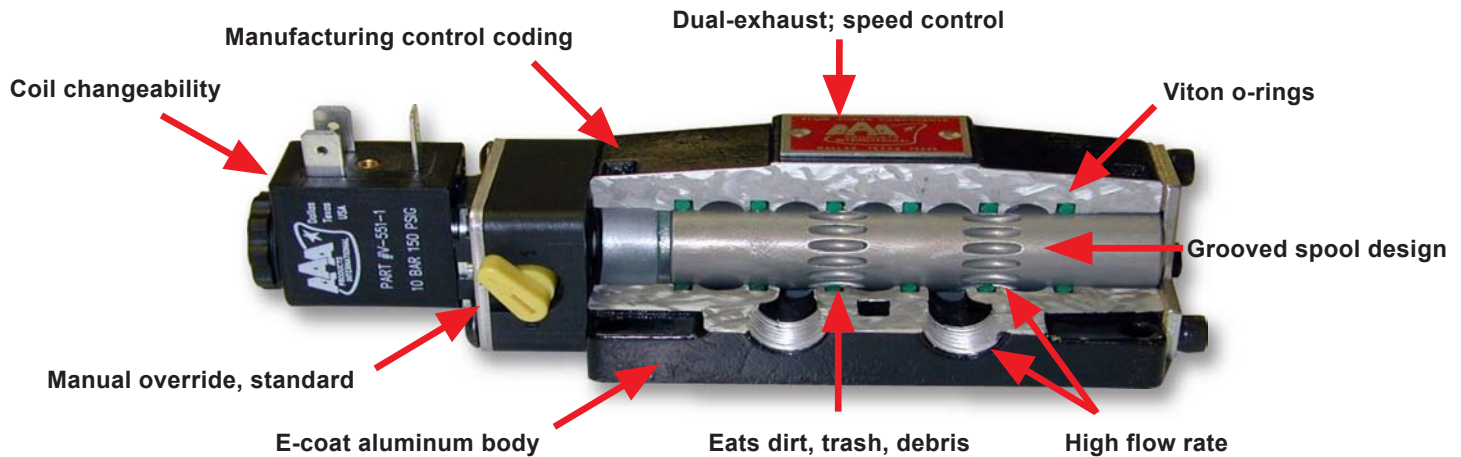

**Pneumatic Valves For Rugged Environments!**

**Features:**

**Easily  
Field  
Serviced**

- 4-way directional control valves
- 1/4" through 2" NPTF
- Inline subplate or stack mounting
- Solenoid, manual or pilot operated
- Custom configurations done fast